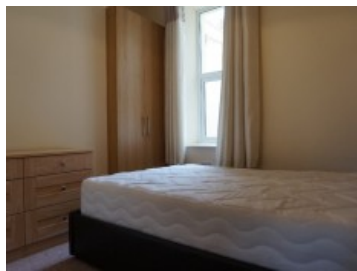

Garden Crescent, West Hoe, Plymouth, Plymouth

1 Bedroom Student Property

FROM
£250.00
PPPW inc. bills

One bedroom first floor apartment situated in the delightful West Hoe area overlooking garden crescent park and tennis courts. The property was completely refurbished in 2013, and has been finished to the highest of standards, complete with;

Open plan kitchen/living room, featuring a wall mounted flat screen TV

Stylish high gloss fitted kitchen with integrated appliances

Room Availability

Room #1	£250.00 PPPW inc. bills
---------	-------------------------